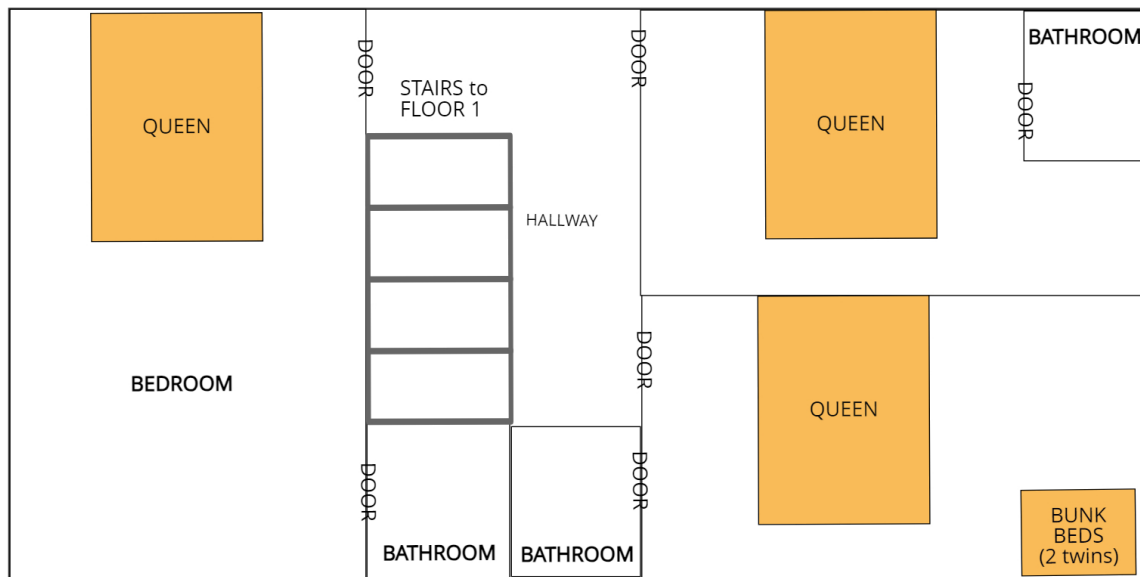

HIGHCLERE HOUSE - FLOOR 1:

Bedroom - 1 Queen Bed | 2 Sets of Twin Bunk Beds (4 Twins Total) | Full Bathroom off this Bedroom

Bedroom - 1 Queen Bed

Bedroom - 1 Queen Bed

Living Room - 1 Queen Sleeper Sofa | Full Bathroom of this Bedroom

Sunroom - 1 Queen Sleeper Sofa

HIGHCLERE HOUSE - FLOOR 2

Bedroom - 1 Queen Bed | 1 Set of Twin Bunk Beds (2 Twins Total) | Full Bathroom off this Bedroom

Bedroom - 1 Queen Bed | Full Bathroom off this Bedroom

Bedroom - 1 Queen Bed | Full Bathroom off this Bedroom