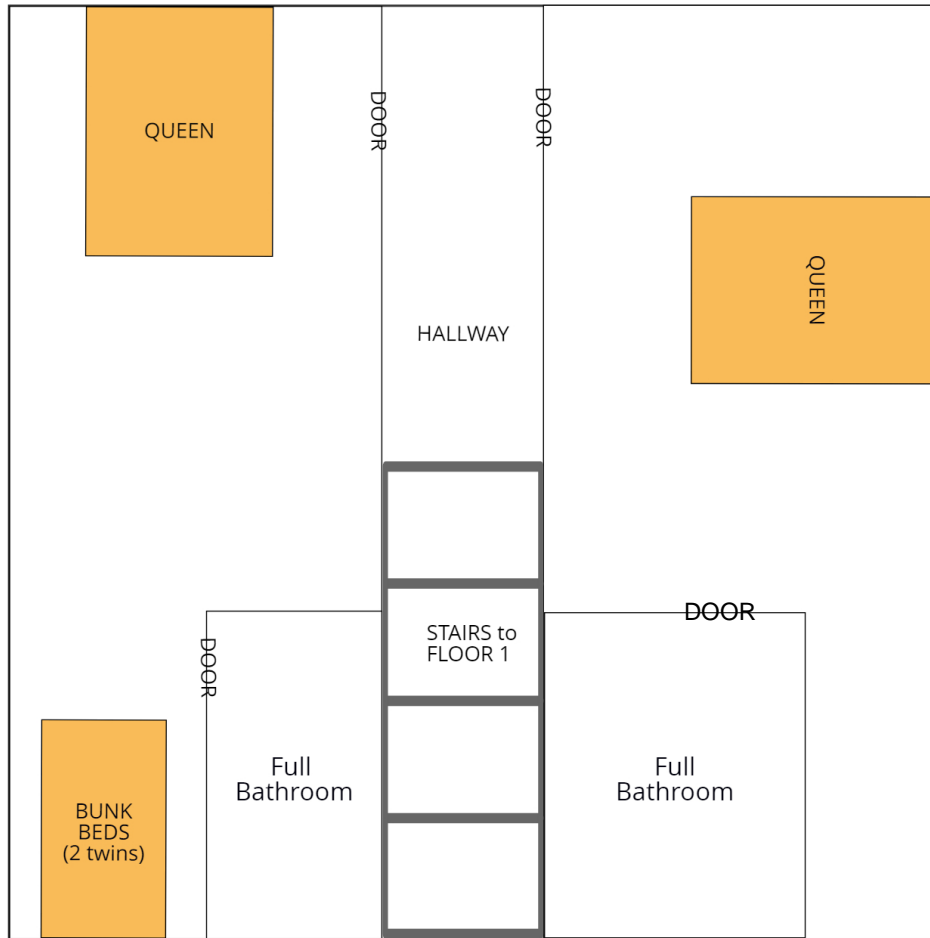

ORCHARD HOUSE - Floor 1:

Bedroom - 1 Queen Bed | 1 Set of Twin Bunk Beds (2 Twins Total) | Full Bathroom off this Bedroom

Living Room - 1 Queen Sleeper Sofa | Half Bathroom off Living Room/Kitchen

ORCHARD HOUSE - Floor 2:

Bedroom - 1 Queen Bed | 1 Set of Twin Bunk Beds (2 Twins Total) | Full Bathroom off this Bedroom

Bedroom - 1 Queen Bed | Full Bathroom off this Bedroom