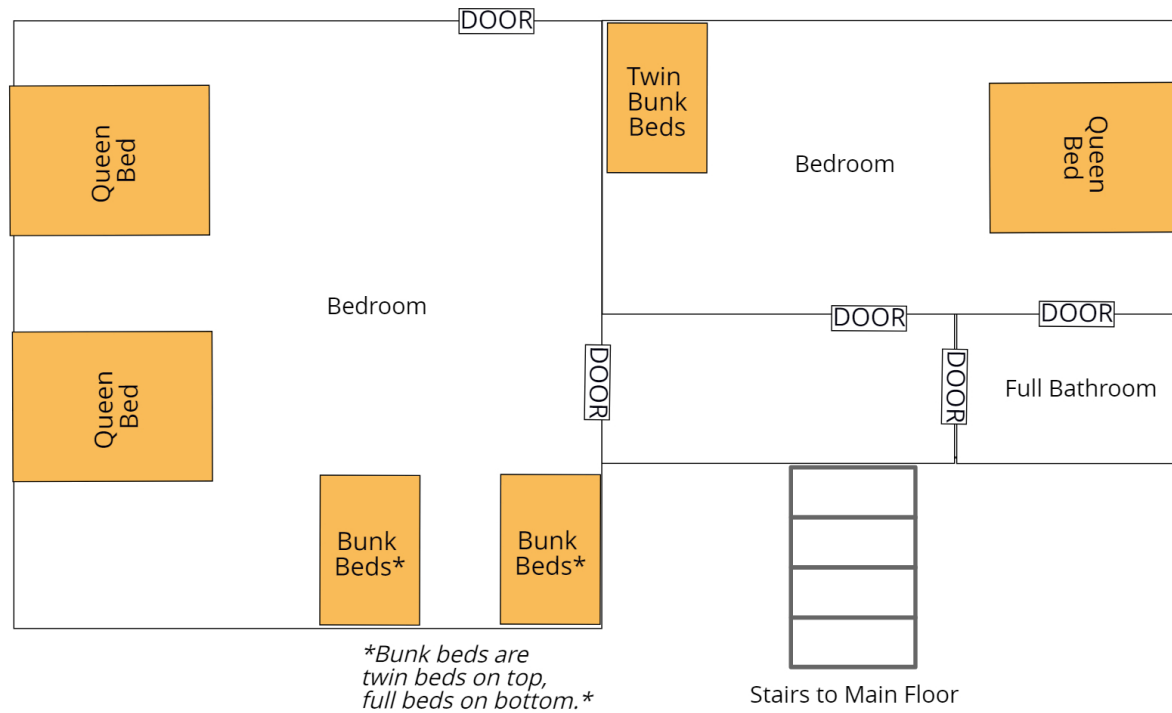

Riverside House - Floor 1 (MAIN FLOOR):

Bedroom - 1 Queen Bed | Full Bathroom off this Bedroom

Bedroom - 1 Queen Bed

Bedroom - 1 Queen Bed

Living Room - 1 Queen Sleeper Sofa | Full Bathroom off Living Room Hallway

Riverside House - Downstairs (Bottom Floor - Floor 2)

Bedroom - 1 Queen Bed | 1 Set of Twin Bunk Beds (2 Twins Total) | Full Bathroom off this Bedroom

Bedroom - 2 Queen Beds | 2 Sets of Bunk Beds (Fulls on Bottom, Twins on Top)