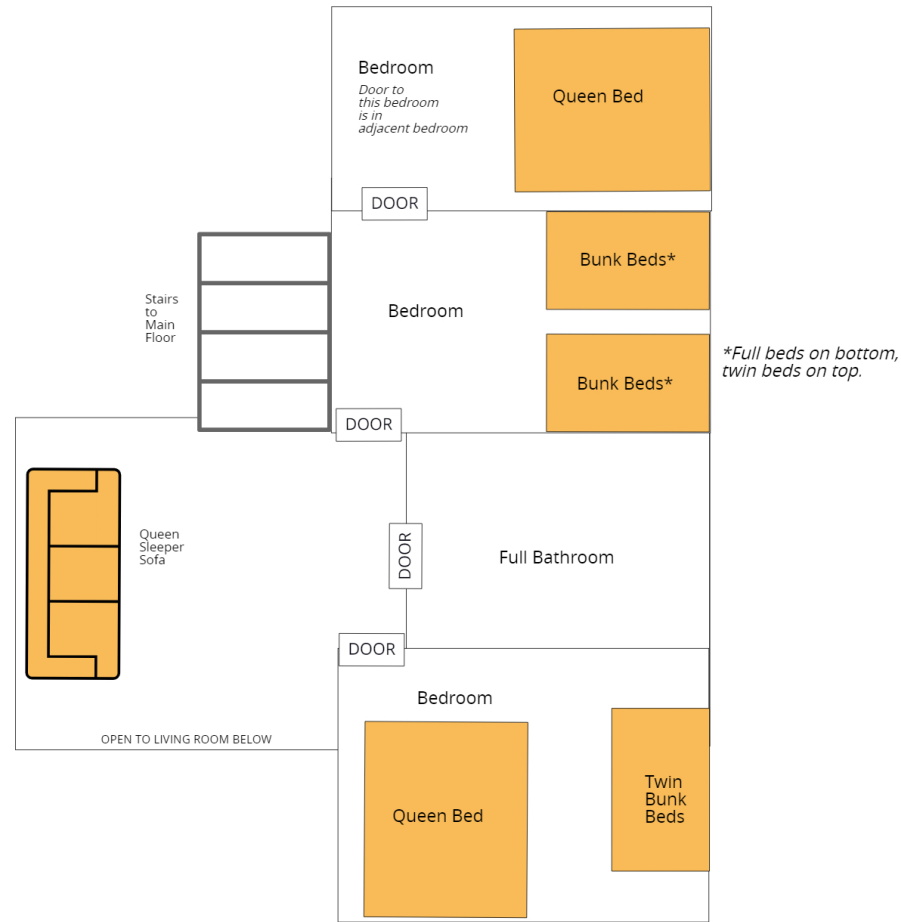

SANTENY HOUSE - Floor 1:

Bedroom - 1 Queen Bed | Full Bathroom off this Bedroom

Bedroom - 1 Queen Bed | 1 Set of Bunk Beds (Full on Bottom, Twin on Top) | Full Bathroom off this Bedroom

Bedroom - 2 Queen Beds | Full Bathroom off this Bedroom

Living Room - 1 Queen Sleeper Sofa | Half Bathroom off Hallway

SANTENY - FLOOR 2:

Bedroom - 1 Queen Bed | 1 Set of Twin Bunk Beds (2 Twins Total)

Bedroom - 2 Sets of Bunk Beds (Fulls on Bottom, Twins on Top)

Bedroom - 1 Queen Bed (This Bedroom's entrance is through adjacent Bedroom)