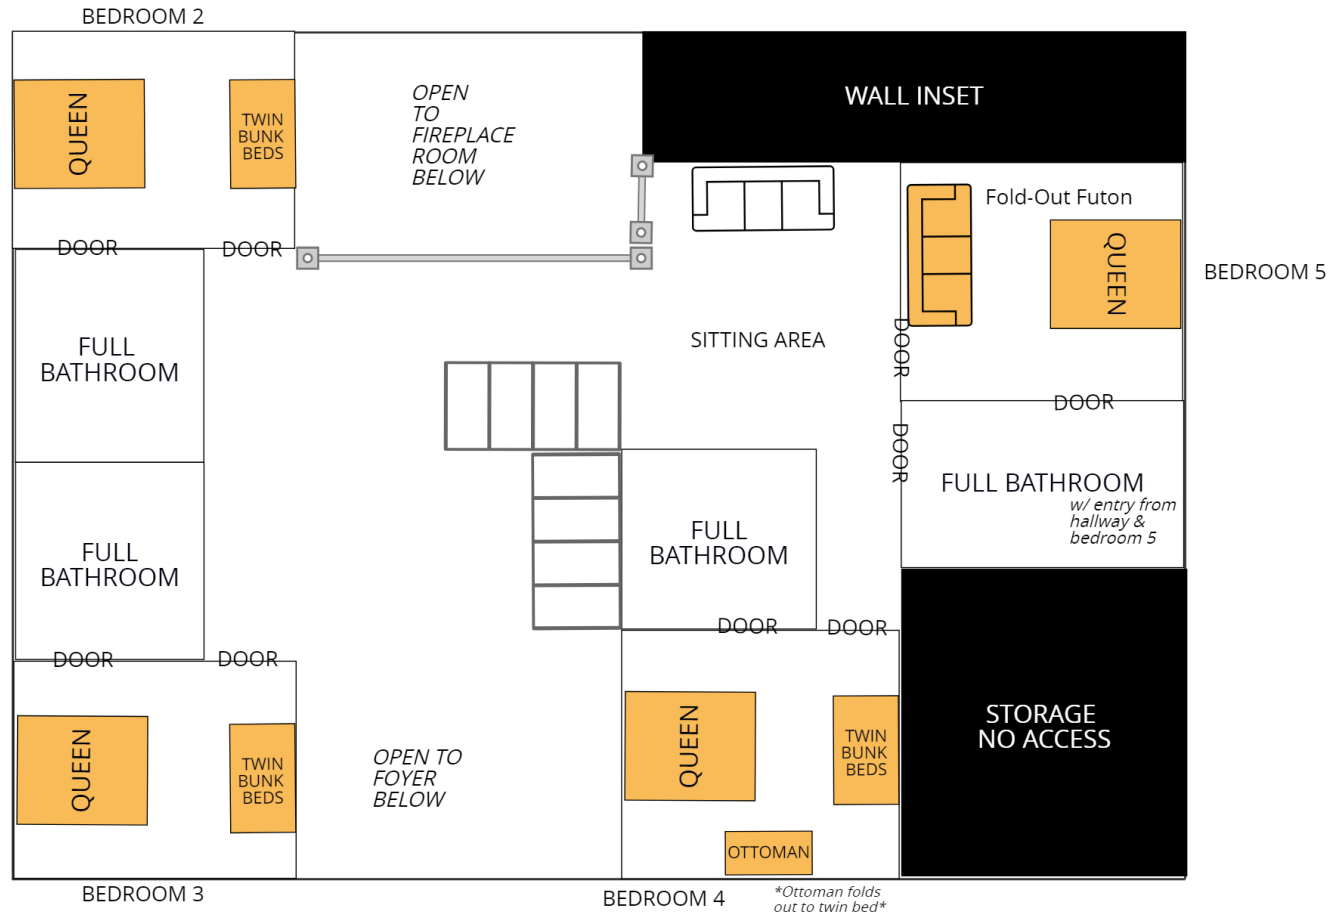

WATER INTO WINE - FLOOR 1:
 Bedroom - 1 Queen Bed | Full Bathroom off this Bedroom

WATER INTO WINE - FLOOR 2:

- Bedroom - 1 Queen Bed | Fold Out Futon (Slightly larger than Twin Size) | Full Bathroom (access to Hallway)
- Bedroom - 1 Queen Bed | 1 Set of Twin Bunk Beds (2 Twins Total) | 1 Fold Out Ottoman (1 Twin Size) | Full Bathroom off this Bedroom
- Bedroom - 1 Queen Bed | 1 Set of Twin Bunk Beds (2 Twins Total) | Full Bathroom off this Bedroom
- Bedroom - 1 Queen Bed | 1 Set of Twin Bunk Beds (2 Twins Total) | Full Bathroom off this Bedroom